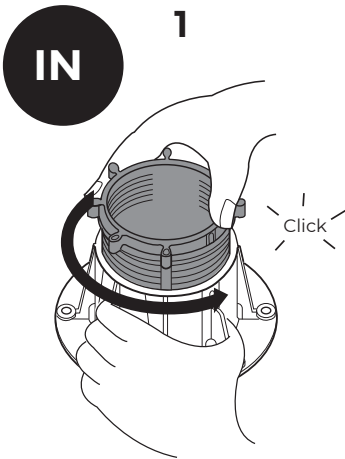

DPH-8 / 355 → 515mm Montage

DPH-Series

p.1/2

©copyright, 2018, BUZON PEDESTAL INTERNATIONAL

OUT

KEYS