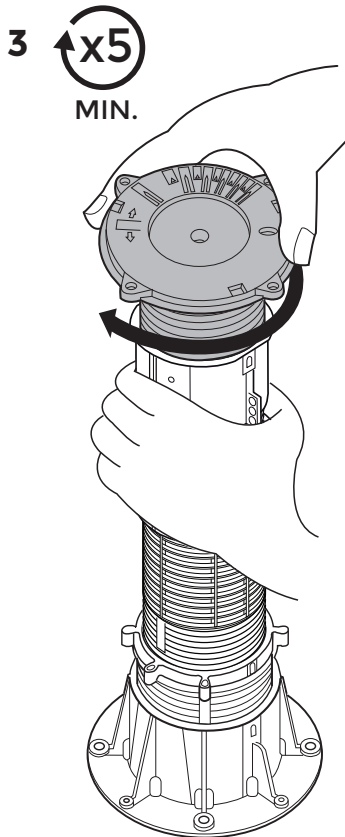

DPH-8 / 355 → 515mm Montage

DPH-Series

p.1/2

©copyright, 2018, BUZON PEDESTAL INTERNATIONAL

OUT

KEYS