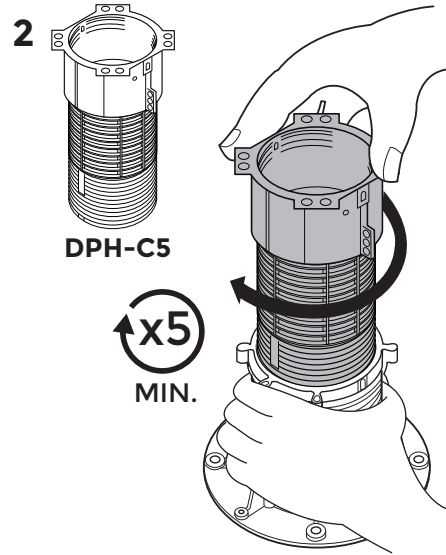

DPH-8 / 355 → 515mm Montage

DPH-Series

p.1/2

©copyright, 2018, BUZON PEDESTAL INTERNATIONAL

OUT

KEYS