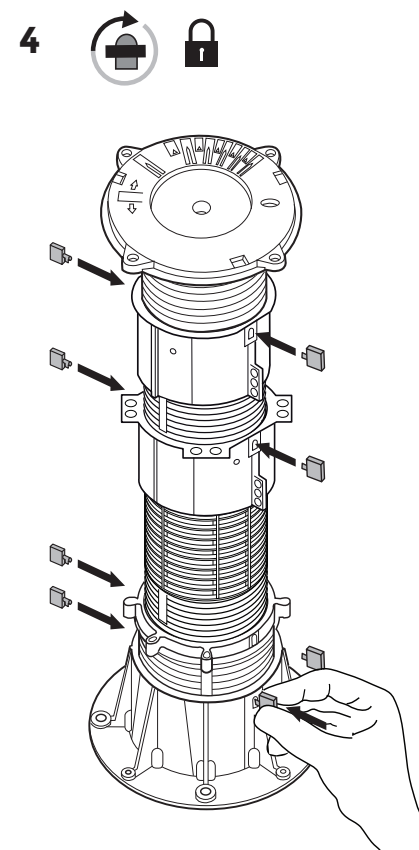

DPH-8 / 355 → 515mm Montage

DPH-Series

p.1/2

©copyright, 2018, BUZON PEDESTAL INTERNATIONAL

OUT

KEYS