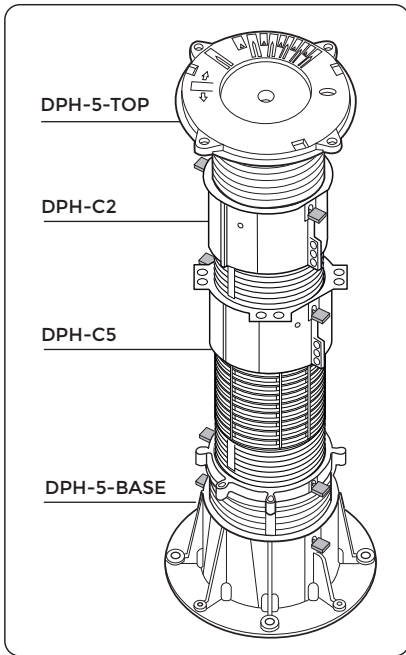

DPH-8 / 355 → 515mm Montage

DPH-Series

p.1/2

©copyright, 2018, BUZON PEDESTAL INTERNATIONAL

OUT

KEYS