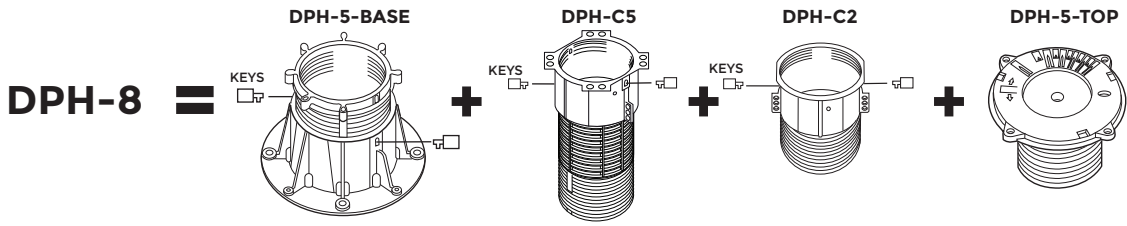

DPH-8 / 355 → 515mm Montage

DPH-Series

p.1/2

©copyright, 2018, BUZON PEDESTAL INTERNATIONAL

OUT

KEYS