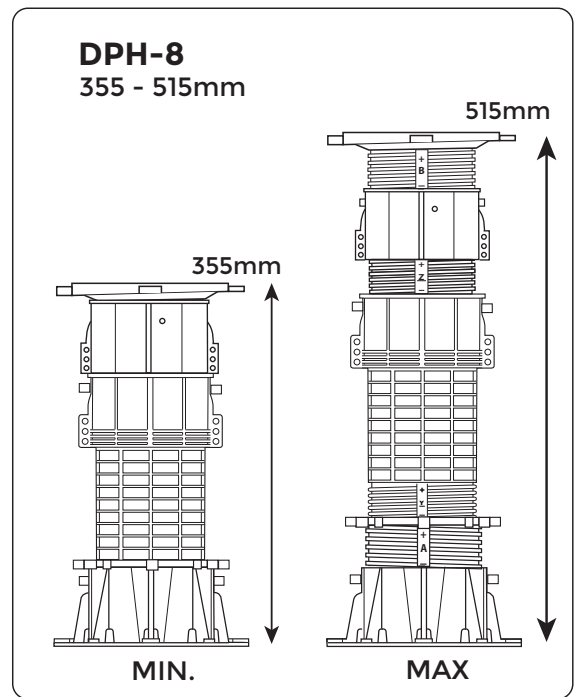

DPH-8 / 355 → 515mm Montage

DPH-Series

p.1/2

©copyright, 2018, BUZON PEDESTAL INTERNATIONAL

OUT

KEYS