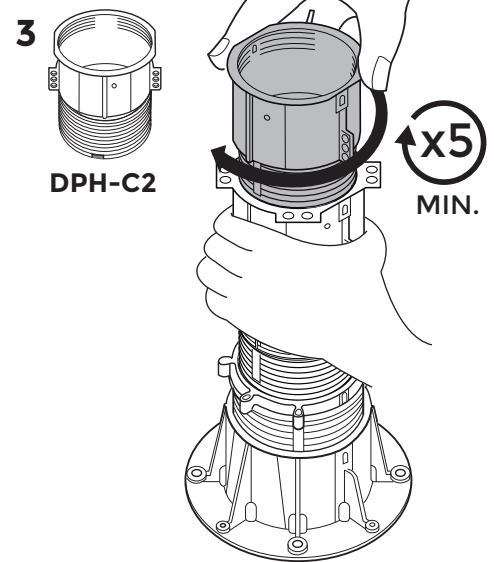

DPH-8 / 355 → 515mm Montage

DPH-Series

p.1/2

©copyright, 2018, BUZON PEDESTAL INTERNATIONAL

OUT

KEYS